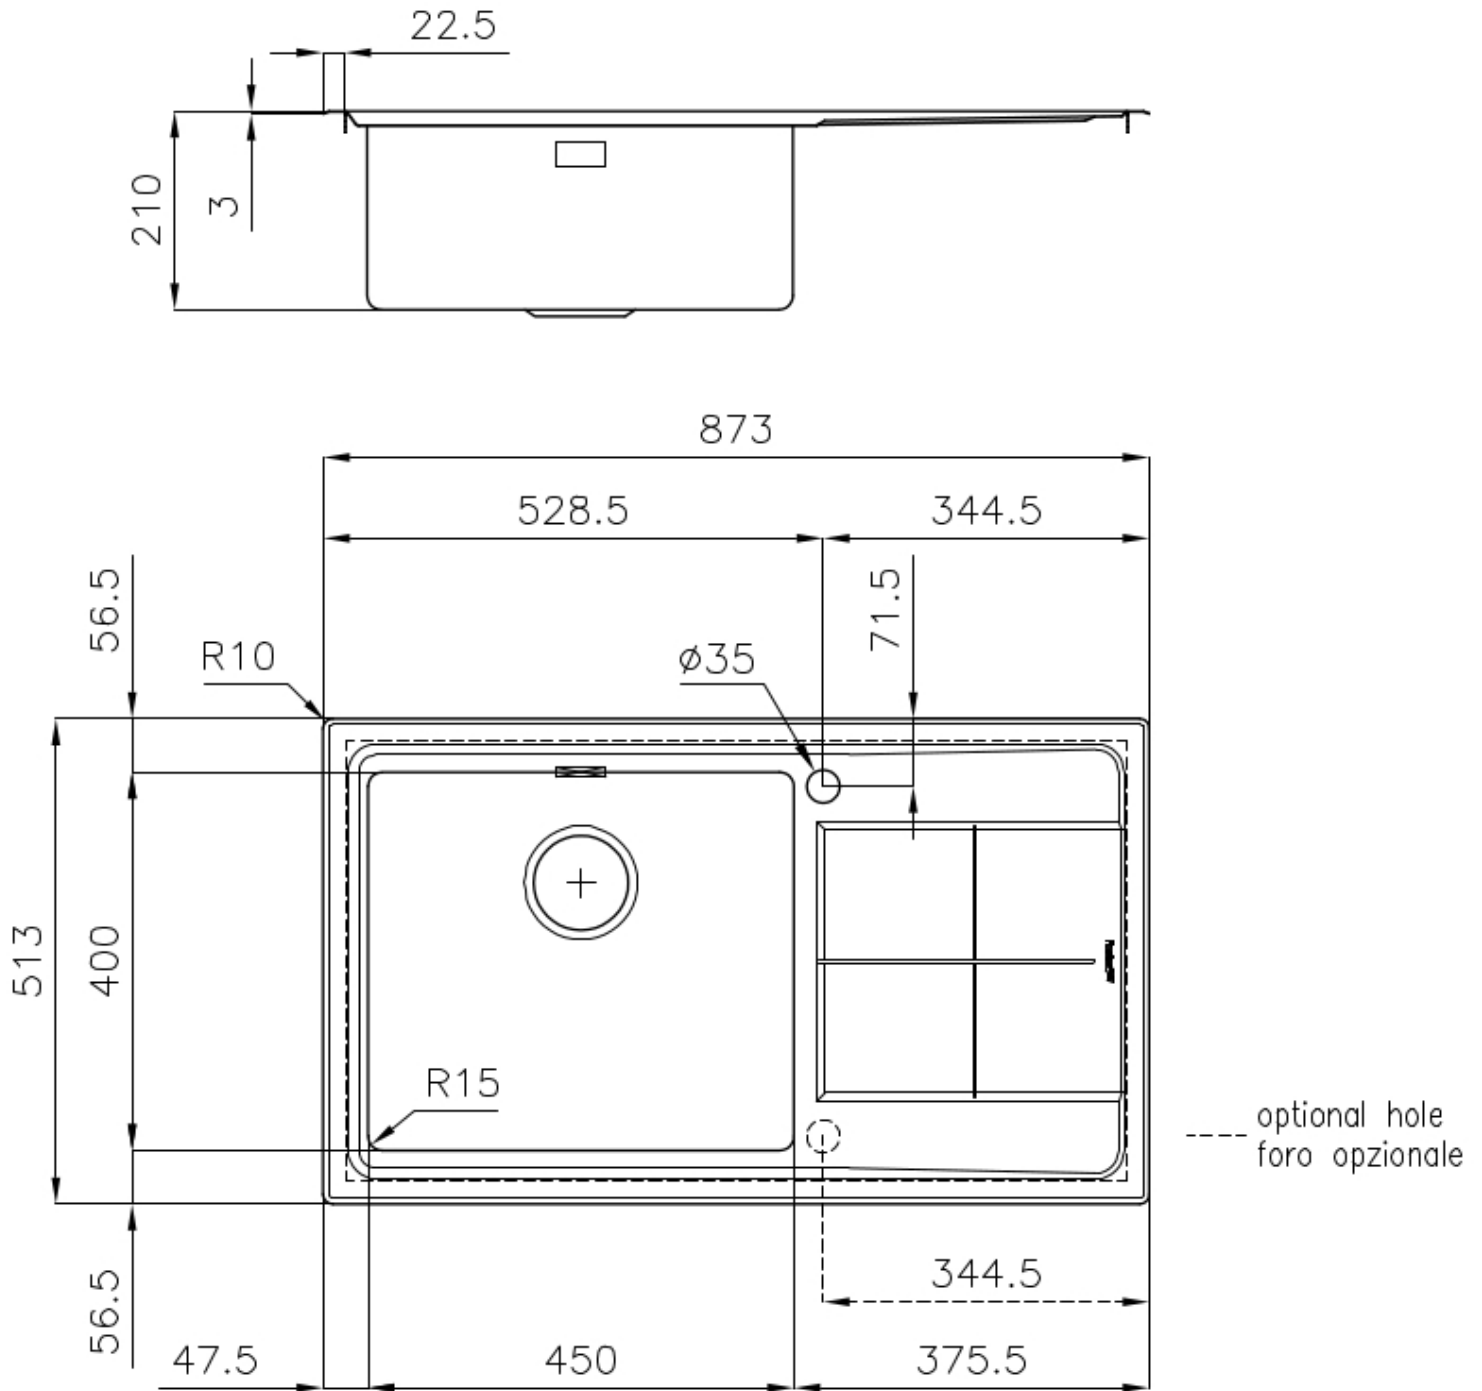

Sink KE

Bowl on the right

Kitchen Sinks

Code: 2280 051

DETAILS

Edge/Installation Type	Flat Edge
Finish	Foster brushed
Material	AISI 304 stainless steel
Texture	Foster brushed
Base	60 cm
Dimensions	873x513 mm
Standard fittings	Fixing hooks, gasket, drain, overflow and siphon, boxed packing
Mixer holes	1 standard hole - 2nd hole on request
Built-in hole	840 x 480 mm

Drainer Yes

Width 87 cm

Bowl dimension 450x400mm

Number of bowls 1 bowl

Waste fitting 3,5" drain

FEATURES

Basket 3,5" waste fitting The drain is equipped with a large 3.5" drain, with the practical basket cap that prevents the discharge of solid parts.

Deep bowls This bowls reach an important depth, over 20 cm, thanks to the advanced production technology, that can be offer great capiciency and practicity in all the washing operations.

High thickness 1mm thick steel. A significant thickness, which guarantees the maximum sturdiness and durability.

Small radius Bowls with squared shapes with a modern design and an increased capacity, for a minimal aesthetics connected with an extreme practicity.

TECHNICAL DATA

OPTIONAL ACCESSORIES

Cestello inox
8612 000